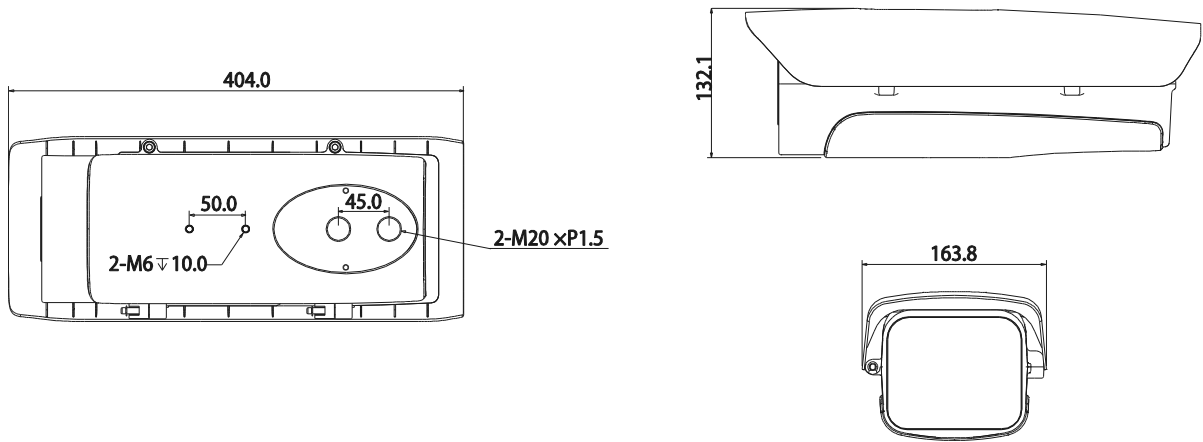

DH-PFH610V

Dimensions (mm)